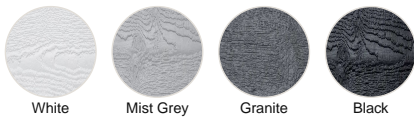

COLOURS

4 available

PROFILES

Exterior Trim

CanExel® Prefinished Exterior Trim by Maibec is engineered to be a perfect colour and texture match for the CanExel siding collection — and works equally well alongside other siding types. Made from durable wood fibers, phenolic resins, and zinc borate via the TEC™ process, each trim board delivers superior resistance to moisture, rot, and termites. The cedar woodgrain surface finish is available in four pre-finished colours — White, Mist Grey, Granite, and Black — in 4" and 5" widths, with White also available in 6" and 8". Primed options extend the range to 10" and 12" widths. All pieces are 16 feet long and can be installed horizontally or vertically. Backed by a 25-year limited warranty and ICC-ES ESR-3043 compliance.

Key Features

- Perfect colour and texture match for Maibec CanExel engineered siding
- Cedar woodgrain surface texture on all pre-finished colours
- Moisture, rot, and termite resistant — zinc borate treated HDF core
- 25-year limited warranty
- Compatible with other siding types — versatile trim solution
- Horizontal and vertical installation
- ICC-ES ESR-3043 code compliant

Available Colours

STANDARD

4 colours

White

Mist Grey

Granite

Black

Profiles & Specifications

4"

4" Trim

Available in all four pre-finished colours (White, Mist Grey, Granite, Black) and Primed. Factory cedar woodgrain texture on the face.

Length	16 ft. (4.88 m)
Nominal Width	4 in. (10.16 cm)
Actual Dimensions	1 in. x 3½ in. (2.54 cm x 8.89 cm)
Thickness	5/4 in.
Surface	Cedar woodgrain texture
Installation	Horizontal and vertical
SKU — White	821001
SKU — Mist Grey	821023
SKU — Granite	821015
SKU — Black	821013
SKU — Primed	821050