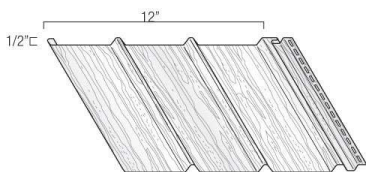

12 available

Kaycan Vinyl Soffit offers the most complete soffit system available, with twelve profile styles covering every eave configuration. Choose from Solid, Vented, Full-O-Vent, or Centre Vent panels in widths from 8" to 16". All panels are built with Kaycan's Duratron™ Vinyl Formula — engineered to resist fading, cracking, and weather damage — and colour-coordinated with the full Kaycan vinyl siding palette. Backed by a Limited Lifetime Warranty and designed, developed, and manufactured in Canada.

Length	12' (3.66 m)
Height / Width	10" (25.4 cm)
Thickness	1/2" (12.7 mm)
Panels / Box	20 pcs/ctn
Coverage	200 sq. ft. (18.58 m ²)
Installation	Horizontal — Soffit

0616

Solid Double 5 Soffit

10" wide double 5 solid panel; smooth or woodgrain low-gloss finish; colour-coordinated with Kaycan vinyl siding

Length	12' (3.66 m)
Height / Width	10" (25.4 cm)
Thickness	1/2" (12.7 mm)
Panels / Box	20 pcs/ctn
Coverage	200 sq. ft. (18.58 m ²)
Installation	Horizontal — Soffit

0623

Solid Triple 3 Soffit

12" wide triple 3 solid panel; smooth or woodgrain low-gloss finish

Length	12' (3.66 m)
Height / Width	12" (30.5 cm)
Thickness	1/2" (12.7 mm)
Panels / Box	16 pcs/ctn
Coverage	192 sq. ft. (17.84 m ²)
Installation	Horizontal — Soffit

0622

Triple 3 Full-O-Vent Soffit

12" wide triple 3 panel with round full-perforated ventilation pattern for maximum airflow