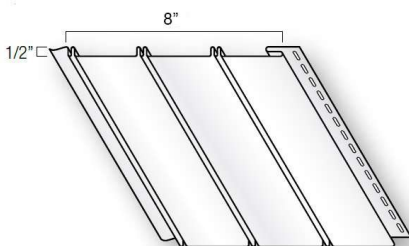

Length	12' (3.66 m)
Height / Width	16" (40.6 cm)
Thickness	1/2" (12.7 mm)
Panels / Box	12 pcs/ctn
Coverage	192 sq. ft. (17.84 m ²)
Installation	Horizontal — Soffit

0618

16" Solid 4-panel Soffit

16" wide 4-panel solid soffit; smooth or woodgrain low-gloss finish

Length	12' (3.66 m)
Height / Width	16" (40.6 cm)
Thickness	1/2" (12.7 mm)
Panels / Box	12 pcs/ctn
Coverage	192 sq. ft. (17.84 m ²)
Installation	Horizontal — Soffit

0634

Solid Beaded Soffit

8" wide solid panel with classic beaded centre channel for a traditional appearance

Length	12'6" (3.81 m)
Height / Width	8" (20.3 cm)
Thickness	1/2" (12.7 mm)
Panels / Box	12 pcs/ctn
Coverage	100 sq. ft. (9.29 m ²)
Installation	Horizontal — Soffit

0635

Vented Beaded Soffit

8" wide vented panel with classic beaded centre channel; provides ventilation with traditional styling