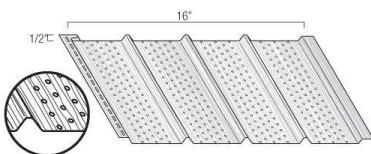

Length	12' (3.66 m)
Height / Width	10" (25.4 cm)
Thickness	1/2" (12.7 mm)
Panels / Box	20 pcs/ctn
Coverage	200 sq. ft. (18.58 m ²)
Installation	Horizontal — Soffit

0616

Solid Double 5 Soffit

10" wide double 5 solid panel; smooth or woodgrain low-gloss finish; colour-coordinated with Kaycan vinyl siding

Length	12' (3.66 m)
Height / Width	8" (20.3 cm)
Thickness	1/2" (12.7 mm)
Panels / Box	24 pcs/ctn
Coverage	192 sq. ft. (17.84 m ²)
Installation	Horizontal — Soffit

0621

8" Solid 2-panel Soffit

8" wide 2-panel solid soffit; smooth or woodgrain low-gloss finish

Length	12' (3.66 m)
Height / Width	8" (20.3 cm)
Thickness	1/2" (12.7 mm)
Panels / Box	24 pcs/ctn
Coverage	192 sq. ft. (17.84 m ²)
Installation	Horizontal — Soffit

061725

16" O-vent 4-panel Soffit

16" wide 4-panel soffit with round Full-O-Vent perforation pattern for maximum ventilation