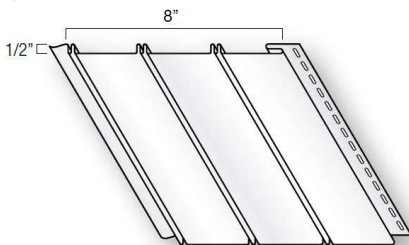

Length	12' (3.66 m)
Height / Width	16" (40.6 cm)
Thickness	1/2" (12.7 mm)
Panels / Box	12 pcs/ctn
Coverage	192 sq. ft. (17.84 m ²)
Installation	Horizontal — Soffit

0617

16" Vented 4-panel Soffit

16" wide 4-panel soffit with diamond-pattern ventilation

Length	12' (3.66 m)
Height / Width	16" (40.6 cm)
Thickness	1/2" (12.7 mm)
Panels / Box	12 pcs/ctn
Coverage	192 sq. ft. (17.84 m ²)
Installation	Horizontal — Soffit

0618

16" Solid 4-panel Soffit

16" wide 4-panel solid soffit; smooth or woodgrain low-gloss finish

Length	12' (3.66 m)
Height / Width	16" (40.6 cm)
Thickness	1/2" (12.7 mm)
Panels / Box	12 pcs/ctn
Coverage	192 sq. ft. (17.84 m ²)
Installation	Horizontal — Soffit

0634

Solid Beaded Soffit

8" wide solid panel with classic beaded centre channel for a traditional appearance