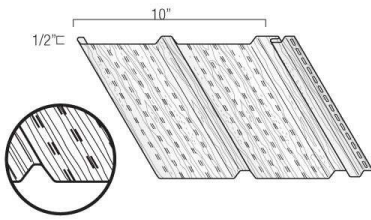

12 available

Kaycan Vinyl Soffit offers the most complete soffit system available, with twelve profile styles covering every eave configuration. Choose from Solid, Vented, Full-O-Vent, or Centre Vent panels in widths from 8" to 16". All panels are built with Kaycan's Duratron™ Vinyl Formula — engineered to resist fading, cracking, and weather damage — and colour-coordinated with the full Kaycan vinyl siding palette. Backed by a Limited Lifetime Warranty and designed, developed, and manufactured in Canada.

Length	12' (3.66 m)
Height / Width	10" (25.4 cm)
Thickness	1/2" (12.7 mm)
Panels / Box	20 pcs/ctn
Coverage	200 sq. ft. (18.58 m ²)
Installation	Horizontal — Soffit

0616

Solid Double 5 Soffit

10" wide double 5 solid panel; smooth or woodgrain low-gloss finish; colour-coordinated with Kaycan vinyl siding

Length	12' (3.66 m)
Height / Width	10" (25.4 cm)
Thickness	1/2" (12.7 mm)
Panels / Box	20 pcs/ctn
Coverage	200 sq. ft. (18.58 m ²)
Installation	Horizontal — Soffit

0623

Solid Triple 3 Soffit

12" wide triple 3 solid panel; smooth or woodgrain low-gloss finish

Length	12' (3.66 m)
Height / Width	12" (30.5 cm)
Thickness	1/2" (12.7 mm)
Panels / Box	12 pcs/ctn
Coverage	192 sq. ft. (17.84 m ²)
Installation	Horizontal — Soffit

* Available in White only

Certifications & Testing Standards