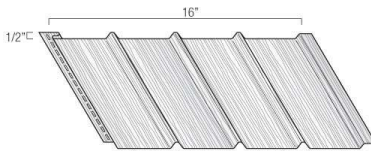

Length	12' (3.66 m)
Height / Width	16" (40.6 cm)
Thickness	1/2" (12.7 mm)
Panels / Box	12 pcs/ctn
Coverage	192 sq. ft. (17.84 m ²)
Installation	Horizontal — Soffit

0617

16" Vented 4-panel Soffit

16" wide 4-panel soffit with diamond-pattern ventilation

Length	12' (3.66 m)
Height / Width	16" (40.6 cm)
Thickness	1/2" (12.7 mm)
Panels / Box	12 pcs/ctn
Coverage	192 sq. ft. (17.84 m ²)
Installation	Horizontal — Soffit

0618

16" Solid 4-panel Soffit

16" wide 4-panel solid soffit; smooth or woodgrain low-gloss finish

Length	12' (3.66 m)
Height / Width	16" (40.6 cm)
Thickness	1/2" (12.7 mm)
Panels / Box	12 pcs/ctn
Coverage	192 sq. ft. (17.84 m ²)
Installation	Horizontal — Soffit

0634

Solid Beaded Soffit

8" wide solid panel with classic beaded centre channel for a traditional appearance