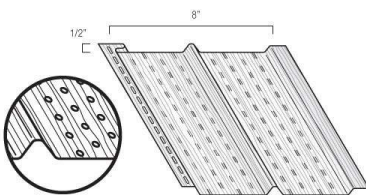

Length	12' (3.66 m)
Height / Width	10" (25.4 cm)
Thickness	1/2" (12.7 mm)
Panels / Box	20 pcs/ctn
Coverage	200 sq. ft. (18.58 m ²)
Installation	Horizontal — Soffit

0616

Solid Double 5 Soffit

10" wide double 5 solid panel; smooth or woodgrain low-gloss finish; colour-coordinated with Kaycan vinyl siding

Length	12' (3.66 m)
Height / Width	10" (25.4 cm)
Thickness	1/2" (12.7 mm)
Panels / Box	20 pcs/ctn
Coverage	200 sq. ft. (18.58 m ²)
Installation	Horizontal — Soffit

0623

Solid Triple 3 Soffit

12" wide triple 3 solid panel; smooth or woodgrain low-gloss finish

Length	12' (3.66 m)
Height / Width	12" (30.5 cm)
Thickness	1/2" (12.7 mm)
Panels / Box	16 pcs/ctn
Coverage	192 sq. ft. (17.84 m ²)
Installation	Horizontal — Soffit

0622

Triple 3 Full-O-Vent Soffit

12" wide triple 3 panel with round full-perforated ventilation pattern for maximum airflow

Length	12' (3.66 m)
Height / Width	12" (30.5 cm)
Thickness	1/2" (12.7 mm)
Panels / Box	16 pcs/ctn
Coverage	192 sq. ft. (17.84 m ²)
Installation	Horizontal — Soffit

0619

8" Vented 2-panel Soffit

8" wide 2-panel soffit with round ventilation holes; smooth or woodgrain low-gloss finish