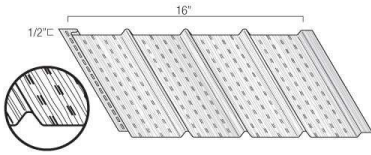

Length	12' (3.66 m)
Height / Width	8" (20.3 cm)
Thickness	1/2" (12.7 mm)
Panels / Box	24 pcs/ctn
Coverage	192 sq. ft. (17.84 m ²)
Installation	Horizontal — Soffit

0621

8" Solid 2-panel Soffit

8" wide 2-panel solid soffit; smooth or woodgrain low-gloss finish

Length	12' (3.66 m)
Height / Width	8" (20.3 cm)
Thickness	1/2" (12.7 mm)
Panels / Box	24 pcs/ctn
Coverage	192 sq. ft. (17.84 m ²)
Installation	Horizontal — Soffit

061725

16" O-vent 4-panel Soffit

16" wide 4-panel soffit with round Full-O-Vent perforation pattern for maximum ventilation

Length	12' (3.66 m)
Height / Width	16" (40.6 cm)
Thickness	1/2" (12.7 mm)
Panels / Box	12 pcs/ctn
Coverage	192 sq. ft. (17.84 m ²)
Installation	Horizontal — Soffit

0617

16" Vented 4-panel Soffit

16" wide 4-panel soffit with diamond-pattern ventilation

Length	12' (3.66 m)
Height / Width	16" (40.6 cm)
Thickness	1/2" (12.7 mm)
Panels / Box	12 pcs/ctn
Coverage	192 sq. ft. (17.84 m ²)
Installation	Horizontal — Soffit

0618

16" Solid 4-panel Soffit

16" wide 4-panel solid soffit; smooth or woodgrain low-gloss finish