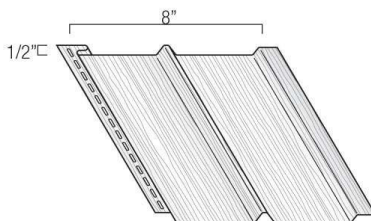

Length	12' (3.66 m)
Height / Width	10" (25.4 cm)
Thickness	1/2" (12.7 mm)
Panels / Box	20 pcs/ctn
Coverage	200 sq. ft. (18.58 m ²)
Installation	Horizontal — Soffit

0616

Solid Double 5 Soffit

10" wide double 5 solid panel; smooth or woodgrain low-gloss finish; colour-coordinated with Kaycan vinyl siding

Length	12' (3.66 m)
Height / Width	10" (25.4 cm)
Thickness	1/2" (12.7 mm)
Panels / Box	20 pcs/ctn
Coverage	200 sq. ft. (18.58 m ²)
Installation	Horizontal — Soffit

0623

Solid Triple 3 Soffit

12" wide triple 3 solid panel; smooth or woodgrain low-gloss finish

Length	12' (3.66 m)
Height / Width	12" (30.5 cm)
Thickness	1/2" (12.7 mm)
Panels / Box	16 pcs/ctn
Coverage	192 sq. ft. (17.84 m ²)
Installation	Horizontal — Soffit

0619

8" Vented 2-panel Soffit

8" wide 2-panel soffit with round ventilation holes; smooth or woodgrain low-gloss finish

Length	12' (3.66 m)
Height / Width	8" (20.3 cm)
Thickness	1/2" (12.7 mm)
Panels / Box	24 pcs/ctn
Coverage	192 sq. ft. (17.84 m ²)
Installation	Horizontal — Soffit

0621

8" Solid 2-panel Soffit

8" wide 2-panel solid soffit; smooth or woodgrain low-gloss finish