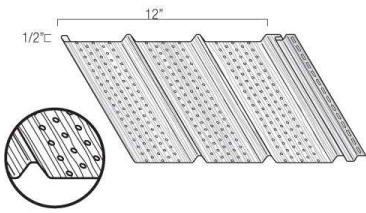

Length	12' (3.66 m)
Height / Width	10" (25.4 cm)
Thickness	1/2" (12.7 mm)
Panels / Box	20 pcs/ctn
Coverage	200 sq. ft. (18.58 m ²)
Installation	Horizontal — Soffit

0616

Solid Double 5 Soffit

10" wide double 5 solid panel; smooth or woodgrain low-gloss finish; colour-coordinated with Kaycan vinyl siding

Length	12' (3.66 m)
Height / Width	10" (25.4 cm)
Thickness	1/2" (12.7 mm)
Panels / Box	20 pcs/ctn
Coverage	200 sq. ft. (18.58 m ²)
Installation	Horizontal — Soffit

0623

Solid Triple 3 Soffit

12" wide triple 3 solid panel; smooth or woodgrain low-gloss finish

Length	12' (3.66 m)
Height / Width	12" (30.5 cm)
Thickness	1/2" (12.7 mm)
Panels / Box	16 pcs/ctn
Coverage	192 sq. ft. (17.84 m ²)
Installation	Horizontal — Soffit

0622

Triple 3 Full-O-Vent Soffit

12" wide triple 3 panel with round full-perforated ventilation pattern for maximum airflow