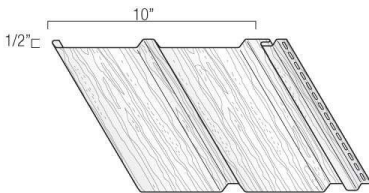

12 available

Kaycan Vinyl Soffit offers the most complete soffit system available, with twelve profile styles covering every eave configuration. Choose from Solid, Vented, Full-O-Vent, or Centre Vent panels in widths from 8" to 16". All panels are built with Kaycan's Duratron™ Vinyl Formula — engineered to resist fading, cracking, and weather damage — and colour-coordinated with the full Kaycan vinyl siding palette. Backed by a Limited Lifetime Warranty and designed, developed, and manufactured in Canada.

Available Colours

STANDARD

12 colours

Profiles & Specifications

0615

Vented Double 5 Soffit

10" wide double 5 panel with diamond-pattern ventilation; smooth or woodgrain low-gloss finish; colour-coordinated with Kaycan vinyl siding

Length	12' (3.66 m)
Height / Width	10" (25.4 cm)
Thickness	1/2" (12.7 mm)
Panels / Box	20 pcs/ctn
Coverage	200 sq. ft. (18.58 m ²)
Installation	Horizontal — Soffit

0616

Solid Double 5 Soffit

10" wide double 5 solid panel; smooth or woodgrain low-gloss finish; colour-coordinated with Kaycan vinyl siding

Length	12' (3.66 m)
Height / Width	10" (25.4 cm)
Thickness	1/2" (12.7 mm)
Panels / Box	20 pcs/ctn
Coverage	200 sq. ft. (18.58 m ²)
Installation	Horizontal — Soffit

0623

Solid Triple 3 Soffit

12" wide triple 3 solid panel; smooth or woodgrain low-gloss finish