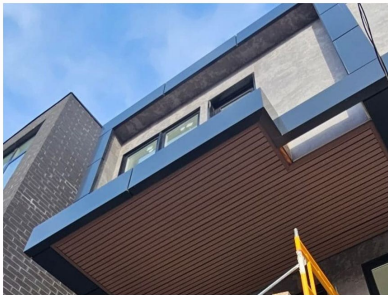

WPC CO-EXTRUSION
PRO MATERIALS

Pro Materials WPC Fluted Wall Panels (2-Sided)

SKU: PM-0003

GAUGE
0.78"

WARRANTY
20 Years

COLOURS
3 available

PROFILES
2-Sided Fluted

Pro Materials WPC Fluted Wall Panels (2-Sided) bring a premium co-extrusion finish to both interior and exterior cladding projects. The 2-sided fluted profile - measuring 141.73" x 9.44" x 0.78" - creates depth and texture on any facade. Built from Wood Plastic Composite with a co-extrusion surface for superior UV stability, the panels are waterproof, anti-termite, and completely maintenance-free. No staining, no painting, ever. Available in Charcoal, IPE, and Oak. Backed by a 20-Year Warranty.

Profiles & Specifications

WPCE86114

WPC Fluted Wall Panel - 2-Sided Co-Extrusion

Very strong, maintenance-free, durable outdoor WPC panels that are scratch, dent, and damage resistant — a practical alternative to timber. The 2-sided fluted co-extrusion profile works for both interior and exterior surface and façade applications. Panels never need staining or painting, are moisture resistant for use in wet locations, and won't deteriorate over time. Simple to install.