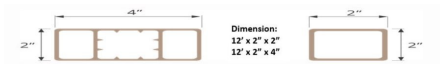

Length	144" (12')
Length	144" (12')
Width	2"
Depth	2"
Profile	Square Louver
Material	Wood Plastic Composite (WPC)
Application	Outdoor — Privacy Screens, Fences, Pergolas
UV Resistant	Yes
Waterproof	Yes
Maintenance	None
Installation	DIY or Professional
Non-Slip	Yes
Termite Resistant	Yes