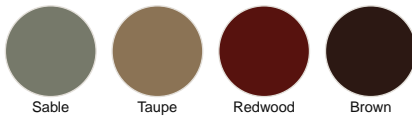

Key Features

- Select stain-grade Hem-Fir (Pine) wood interior — stainable or paintable to match any décor
- Enhanced Colour Protection (ECP) on darker colours — Kynar®-based acrofluor coating resists fading and chalking
- Reinforced frame corners with molded structural corner keys injected with silicone — water and air infiltration resistance
- Double or triple glazing (DG1/TG1/TG2) with Eco Gain 180, Eco Shield 270, Eco Max Shield 366 options
- Truth Encore® folding casement/awning hardware in 11 designer colour finishes
- Optional 2-inch exterior brickmould
- Fully extruded aluminum exterior cladding in 11 colours — no exterior finishing required
- 1-7/8" thick sash — industry-leading strength and aesthetics
- Sealed and mechanically fastened mortise and tenon joints on all sash components
- ENERGY STAR® qualified across Canadian climate zones with TG2 glass on casement, awning, and fixed types
- Screens in 7 prefinished colours plus stainable wood grain
- Extensive curve-top and rake shape availability for architectural applications

Available Colours

NEUTRAL

3 colours

COOL

2 colours

EARTH

4 colours

BOLD

1 colour

DARK

1 colour

INTERIOR WOOD

1 colour

Profiles & Specifications

3/4" Contour Grille

In-glass grille sealed between the two panes — never needs cleaning. Curved contour profile gives a traditional divided-lite appearance. Available in White and Beige; two-tone option available.